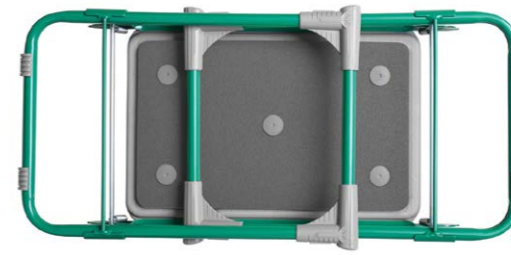

Two operating positions