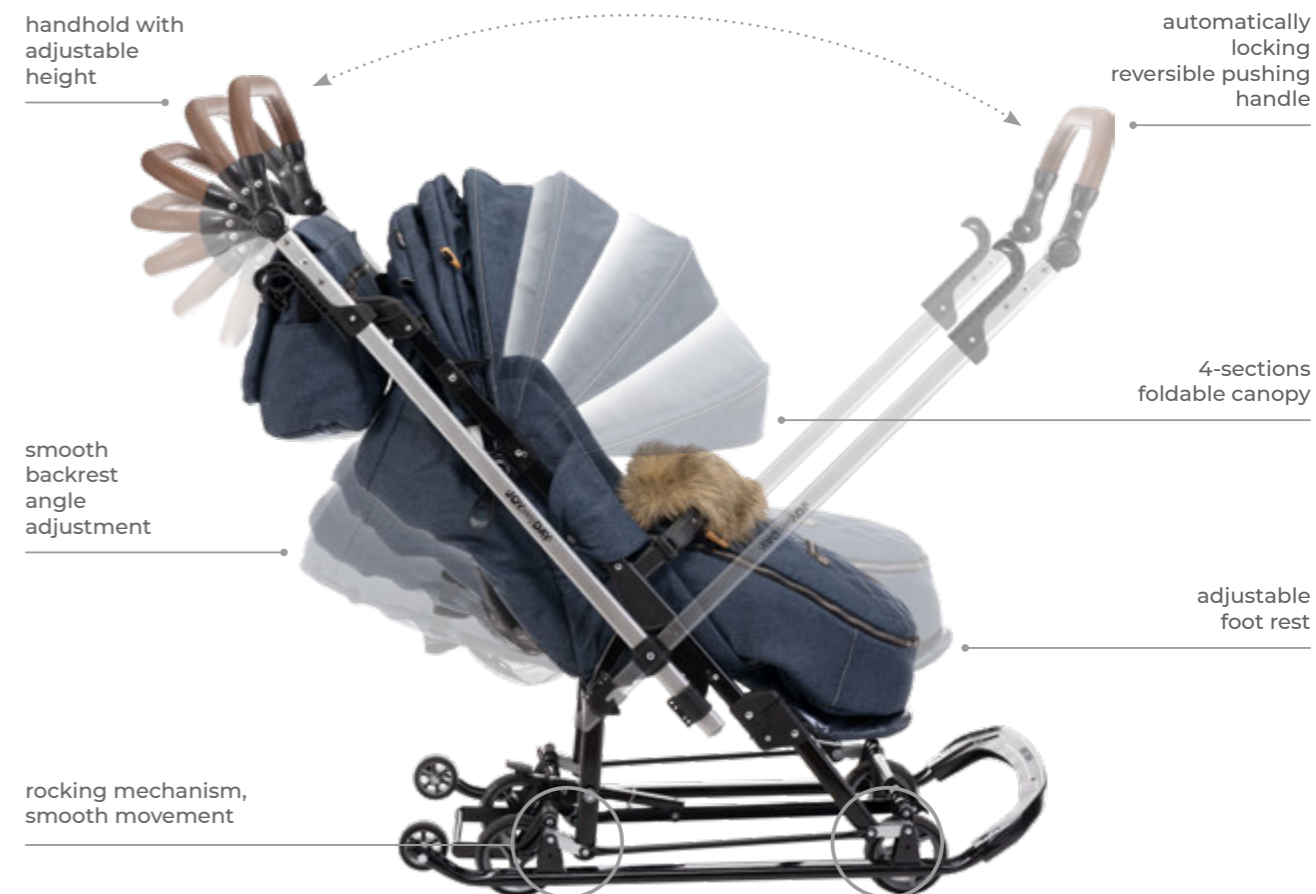

JOY EVERY DAY

item No. J1

- ☒ wide skids
- ☒ soft removable eco-leather bump
- ☒ five-point seatbelt
- ☒ the frame folds automatically and locks in the folded position
- ☒ accessories: bag and warm muff
- ☒ high quality modern materials and fittings
- ☒ materials and fittings quality finish: top stitch, embroidery, faux fur

dimensions: folded (LxWxH)	1120x500x310 mm
dimensions: unfolded (LxWxH)*	1220x500x990/1205 mm
weight	12.7 kg
package dimensions (LxWxH)	1200x300x510 mm
items per package	1 pc

* (LxWxH on sleds / on wheels)