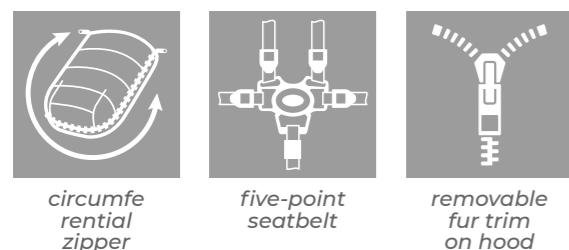

dimensions: folded (LxWxH)	1170x510x320 mm
dimensions: unfolded (LxWxH)*	1250x510x990/1050 mm
weight	12.4 kg
package dimensions (LxWxH)	1200x300x510 mm
items per package	1 pc

* (LxWxH on sleds / on wheels)