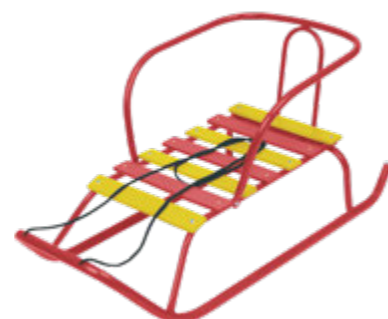

item No. B1/A12
frame color: scarlet