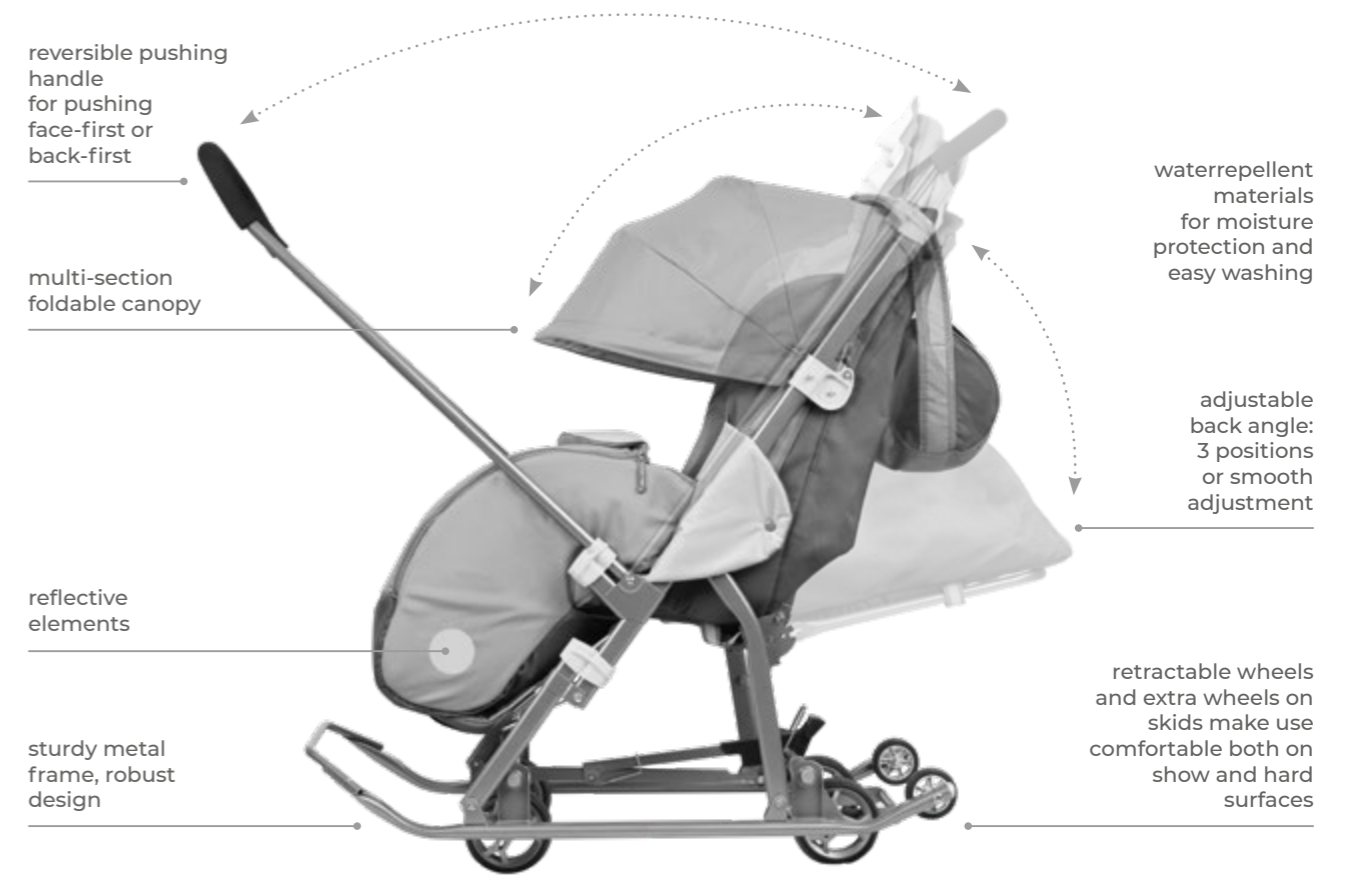

## CONTENTS

**5**

Combined strollers /  
sleds

**35**

Sleds

**61**

Sled accessories

COMBINED  
STROLLERS / SLEDS

Nika kids combined strollers/sleds are the most convenient winter transport for your kids. A simple mechanism that switches skids to wheels and back sets them apart from competitors. It ensures convenient use in spring, autumn and winter both on hard surface and snow roads.

Meticulously designed ergonomics guarantee comfort for kids and parents. Perfect for children from several month up to 3 years old.

removable clear rain cover

safety belt

observation window in the canopy