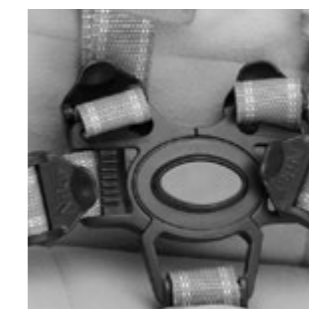

safety belt