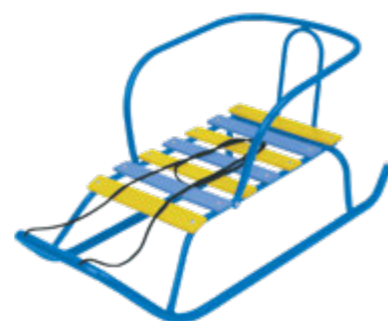

item No. B1/Г2
frame color: blue

dimensions (without handle) (LxWxH)	815x385x575 mm
seat dimensions (LxW)	460x290 mm
weight	2.46 kg
package dimensions (LxWxH)	830x450x215 mm
items per package	2 pcs