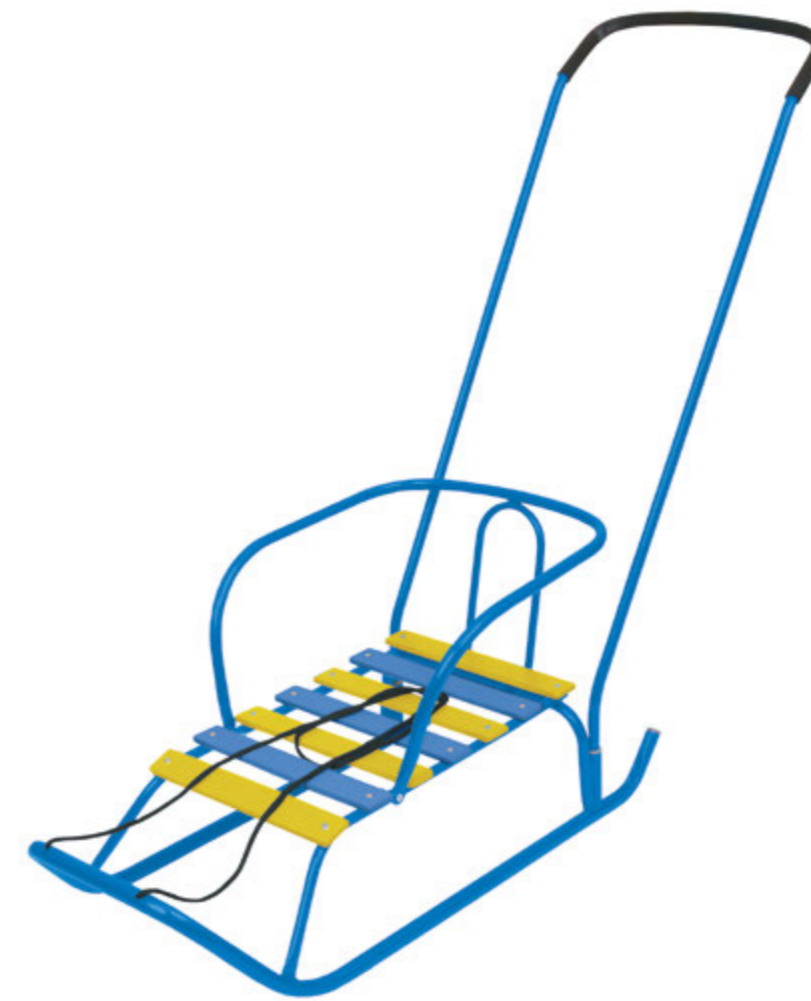

KIDS SLED **VETEROK 2**

item No. B2

item No. B2/Г2
frame color: blue

dimensions (without handle) (LxWxH)	815x175x385 mm
seat dimensions (LxW)	460x290 mm
handle height on skids	815x385x960 mm
weight	2.64 kg
package dimensions (LxWxH)	820x430x210 mm
items per package	2 pcs

- ☒ removable pushing handle (1 position)
- ☒ removable back
- ☒ cross rail
- ☒ round skids