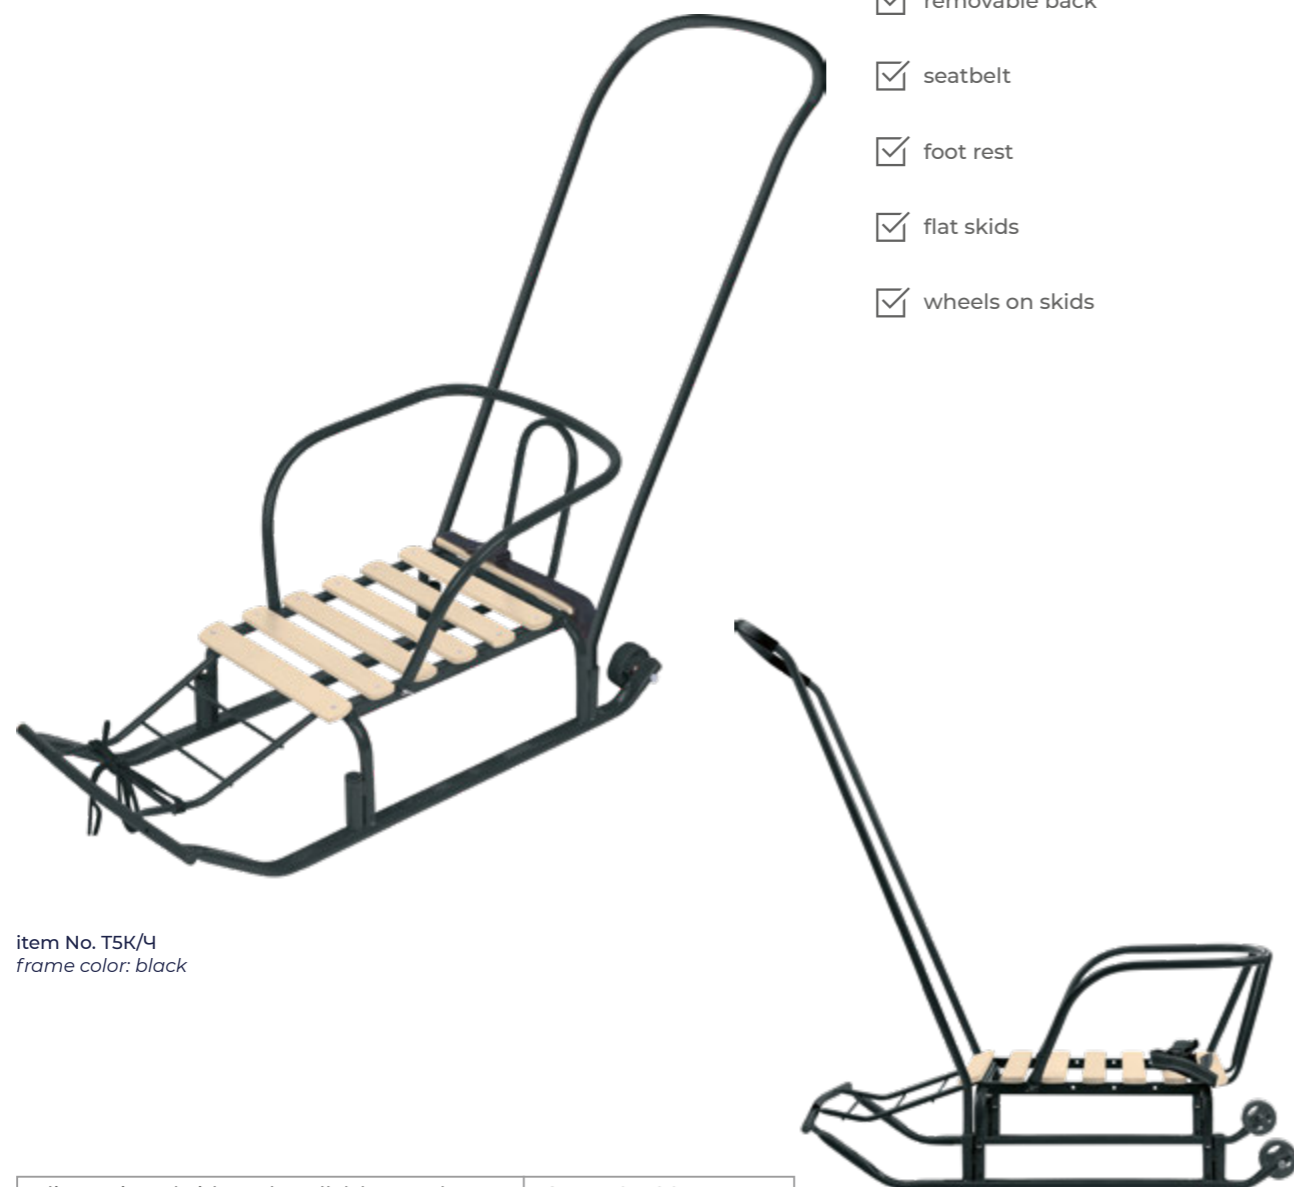

- 2 seats
- pushing handle (1 position)
- footrest (wooden rails)
- flat skids

item No. CД/Г2  
frame color: blue

item No. CД/32  
frame color: green

# KIDS SLED TIMKA 5 COMFORT

item No. T5K

item No. T5K+ (items per package: 1)

- removable pushing handle (2 positions)
- removable back
- seatbelt
- foot rest
- flat skids
- wheels on skids

item No. T5K/4  
frame color: black