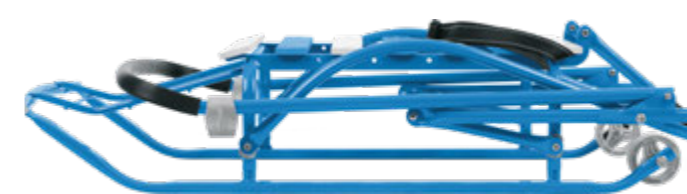

dimensions: folded (LxWxH)	920x440x200 mm
seat dimensions (LxW)	460x290 mm
handle height on skids	960 mm
weight	5.7 kg
package dimensions (LxWxH)	950x470x400 mm
items per package	2 pcs

- ☒ folding pushing handle
- ☒ folding back
- ☒ seatbelt
- ☒ foot rest
- ☒ flat skids
- ☒ wheels on skids